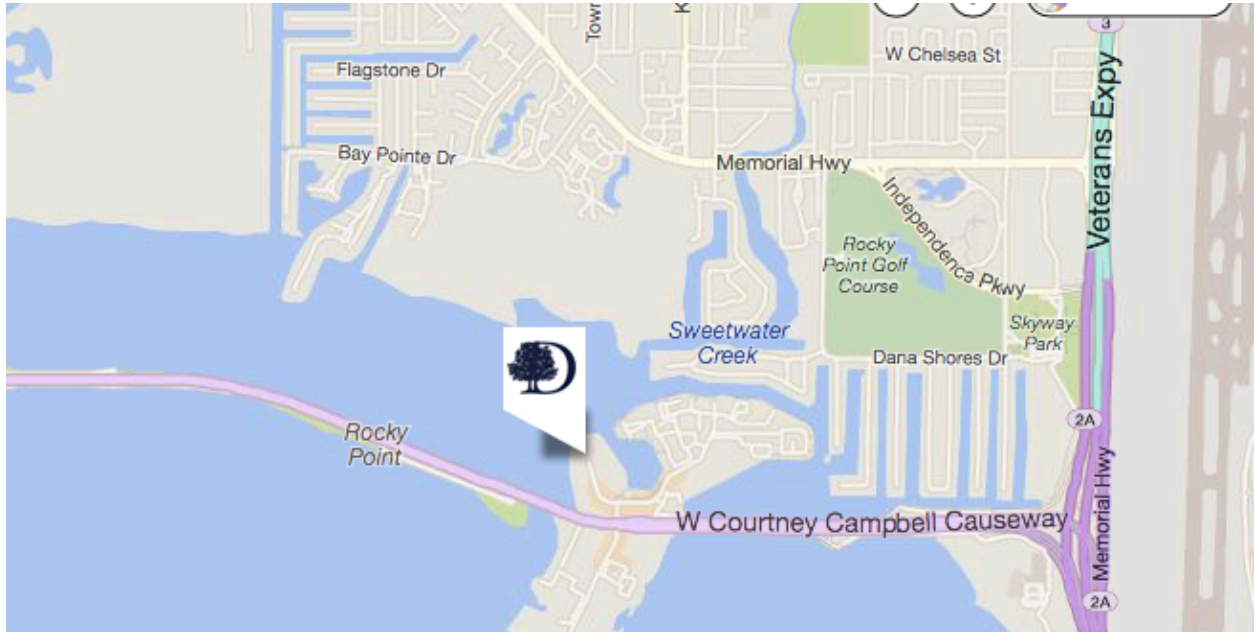

## Facility Description

DoubleTree Suites by Hilton Hotel Tampa Bay is ideally located in Rocky Point with views of the bay. Close to beaches, shopping, dining and entertainment, this all-suite Tampa Bay hotel offers a waterfront location near the Tampa Westshore area.

## Hotel Area Map

## Directions

#### Directions

Follow signs to 60 West/Clearwater. Follow to Rocky Point Drive and turn right. At T stop, make left and follow drive to the DoubleTree Tampa Bay hotel entrance.

**Distance from Hotel:** 2 mi.